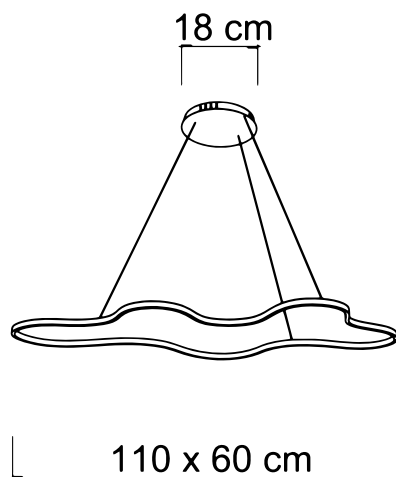

CLARA/S

hanging lamp

Abstract curves reminiscent of a cloud and how many shapes it can take.

And just like a cloud dresses the sky, Clara dresses the environment in which it is installed by decorating and giving a technical touch, thanks to the strip Led light source. The cleansing of her curves transforms this collection into a jewel.

The structure is not deformable.

33236	CLARA/S B
33267	CLARA/S N
Power	45W Led Integrated
Input	220/240 V- 50/60Hz
Kelvin	Sikrea Dynamic Dimmer
Dimmable	Yes
Real Lumen	Dimmable Max 3050
CRI	90
IP	20

Article compatible with Sikrea Dynamic Dimmer + (cod. 4868)

PACKAGING DATA :

Packages	1
Net Weight	2,0kg
Gross Weight	2,4kg
Volume	0,0936 m³

Any interventions on the light source of this article must be carried out by qualified personnel or by the manufacturer himself.
Any operation carried out without prior consultation with Contemporanea srl will void the guarantee

CE ENEC RoHS

*Item completed of
Sikrea Dynamic Dimmer*

SDD

MATERIAL :

Frame	Metal
Wire	PVC

FINISHING TABLE:

Frame	☐ Matt White	cod. 33236
	☒ Matt Black	cod. 33267
Wire	☐ Transparent